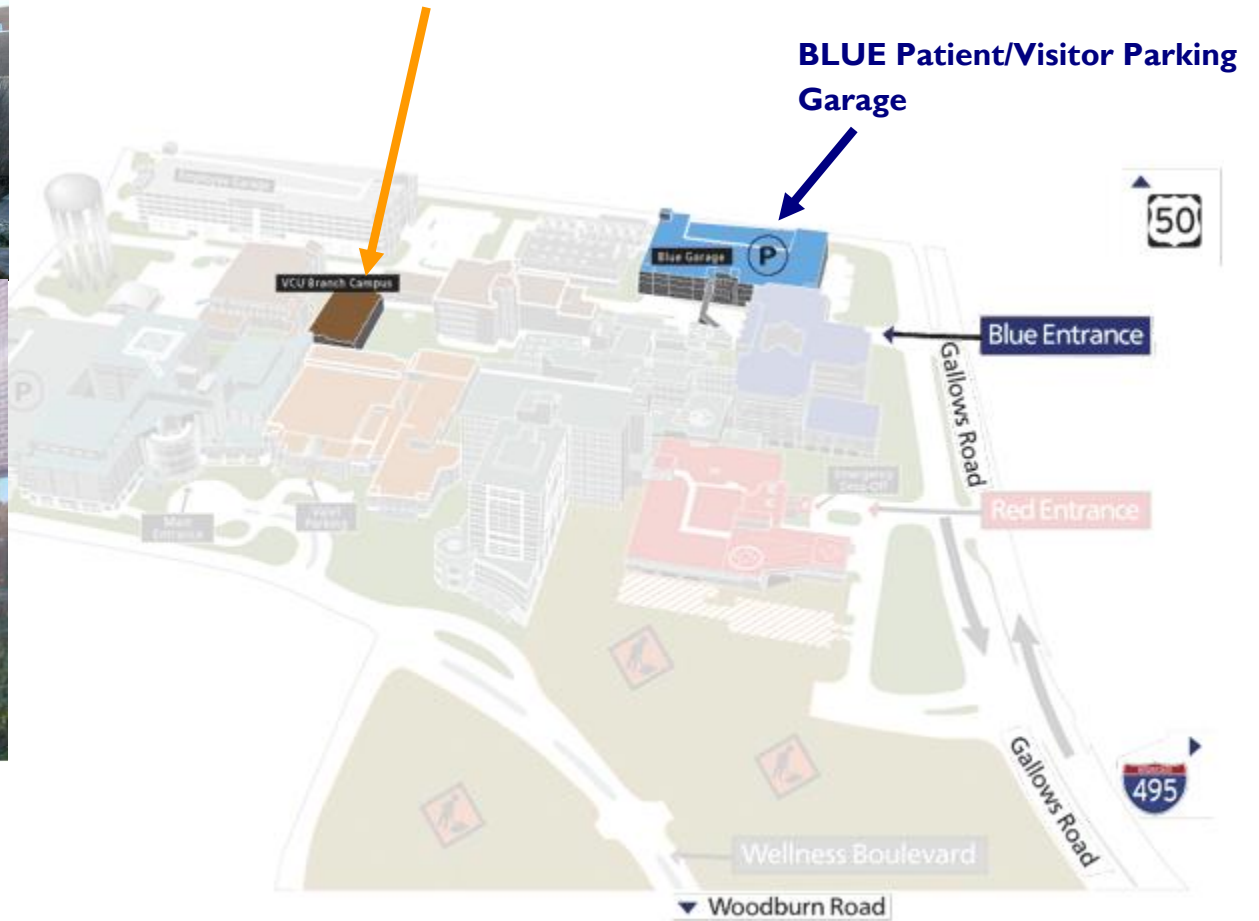

Please park at the **BLUE Garage** and head towards the direction of the Blue Water Tower.

Before you reach the water tower, you will come to see a brick building on your left with our dual logo visible from the outside.

Our building is directly across the street from the Employee Parking Garage.

We are on the same ground level when you walk through the main entrance glass doors.

**VCU School of Pharmacy Inova
Campus Building**

Directions to Inova Fairfax Hospital:

50 West from DC or Arlington

Pass under 495 and exit 650/Gallows Road. Bear to the left off exit and turn left at the light onto 650/Gallows Road. Proceed to hospital.

95 North from Virginia

Proceed to exit 170A, 495 North (toward Frederick). Take Exit 51, 650/Gallows Road. Turn left at the light onto Gallows Road. Pass Woodburn Road. Proceed to hospital.

From Dulles Airport