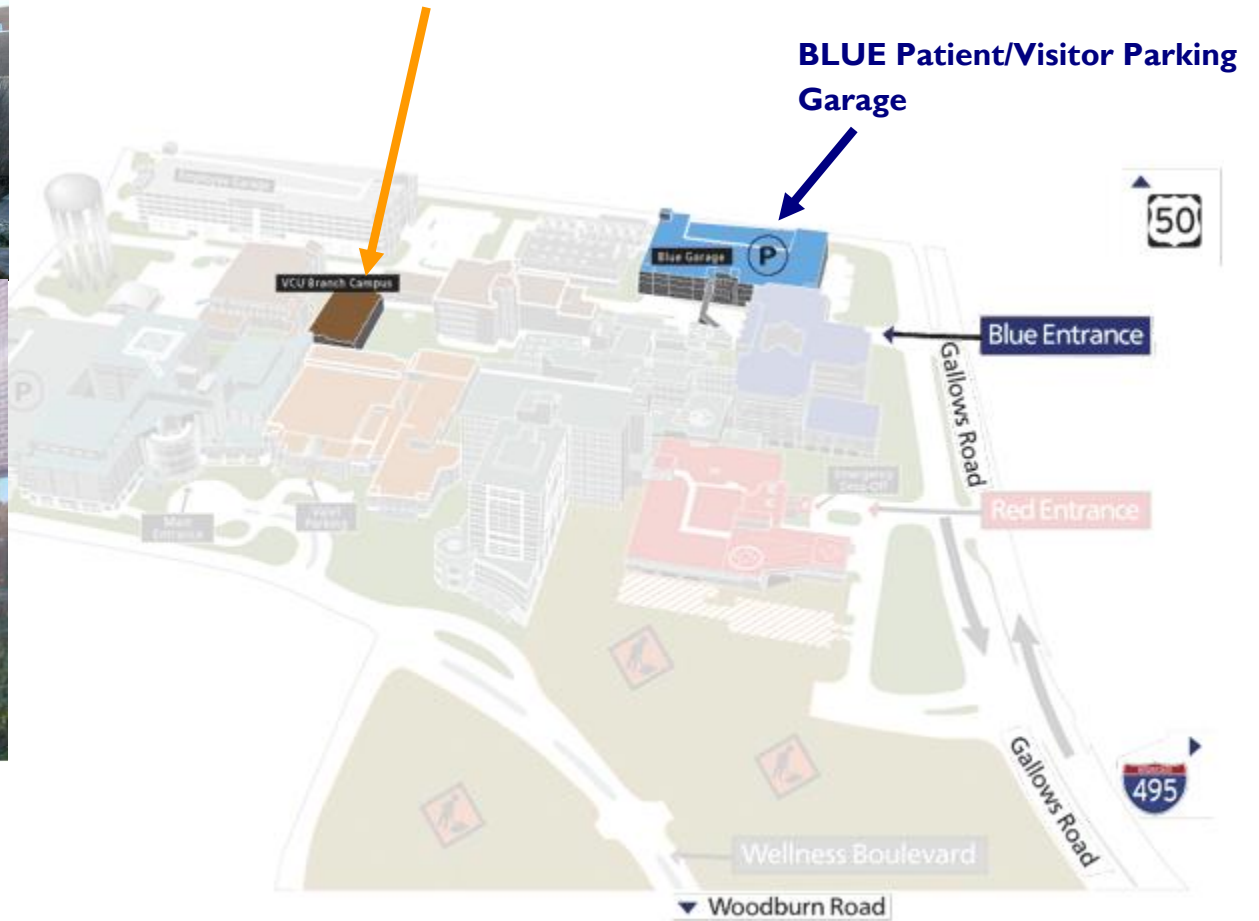

Please park at the **BLUE Garage** and head towards the direction of the Blue Water Tower.

Before you reach the water tower, you will come to see a brick building on your left with our dual logo visible from the outside.

Our building is directly across the street from the Employee Parking Garage.

We are on the same ground level when you walk through the main entrance glass doors.

**VCU School of Pharmacy Inova  
Campus Building**

**Directions to Inova Fairfax Hospital:**

**50 West from DC or Arlington**

Pass under 495 and exit 650/Gallows Road. Bear to the left off exit and turn left at the light onto 650/Gallows Road. Proceed to hospital.

**95 North from Virginia**

Proceed to exit 170A, 495 North (toward Frederick). Take Exit 51, 650/Gallows Road. Turn left at the light onto Gallows Road. Pass Woodburn Road. Proceed to hospital.

**From Dulles Airport**